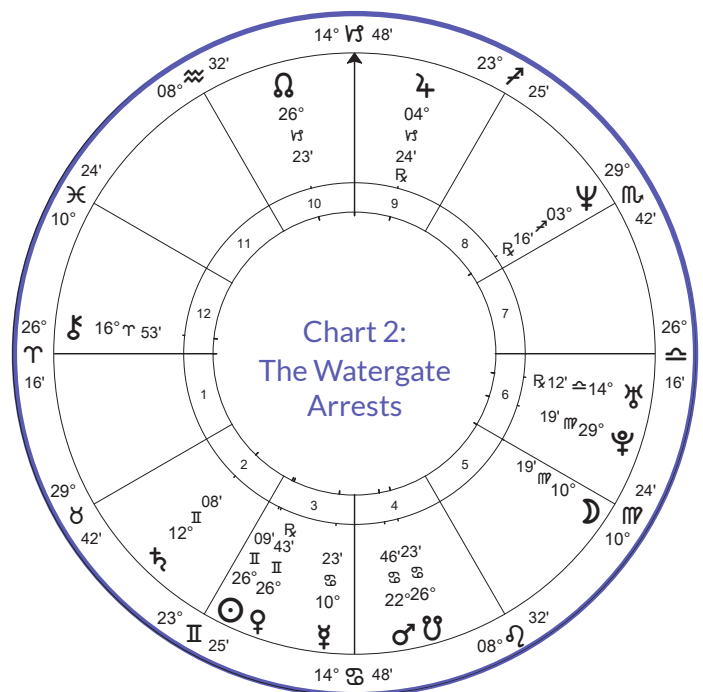

# Moments in Time

by Frank C. Clifford

THE ARRESTS OF FIVE MEN AT THE WATERGATE COMPLEX:  
JUNE 17, 1972; 2:30 A.M. EDT; WASHINGTON, D.C.

Arguably the most scandalous and written-about political saga of the 20th century, Watergate was a protracted but riveting chain of events that ultimately exposed the dirty tricks, paranoia, and ruthlessness of Richard Nixon, a president with five planets in Saturn's signs and a heavily aspected Pluto in the 10th house. (See **Chart 1**, below.) The events of June 17, 1972 — in which five men were caught breaking into the Democratic National Committee headquarters — would alter the course of political history, and Watergate would become synonymous with governmental abuses of power and the exposure of any kind of newsworthy or illegal cover-up. At a time when the United States (July 4 horoscope) was having transiting Uranus conjunct its Saturn and square its Sun, the Watergate scandal rocked (Uranus) the foundations of the administration (Saturn) and seriously tarnished the image of the presidency (Sun). In the U.S. Sibly chart, transiting Saturn was on the Descendant, and Pluto was set to cross over the Midheaven (MC).

Placidus houses,  
True Node

Crucially, Mercury (dispositor of the Gemini and Virgo planets) is conjunct the U.S. Sun and on its way to an explosive, revelatory square to Uranus. Mercury is also opposite asteroid *Tape* at 11° Capricorn near the MC! Not only was tape being used on the door latches, it would later be revealed that the conniving Capricorn president (signified by the MC and Saturn in this chart) secretly tape-recorded most conversations in the Oval Office — a practice that would prove his undoing and bring him to his knees.