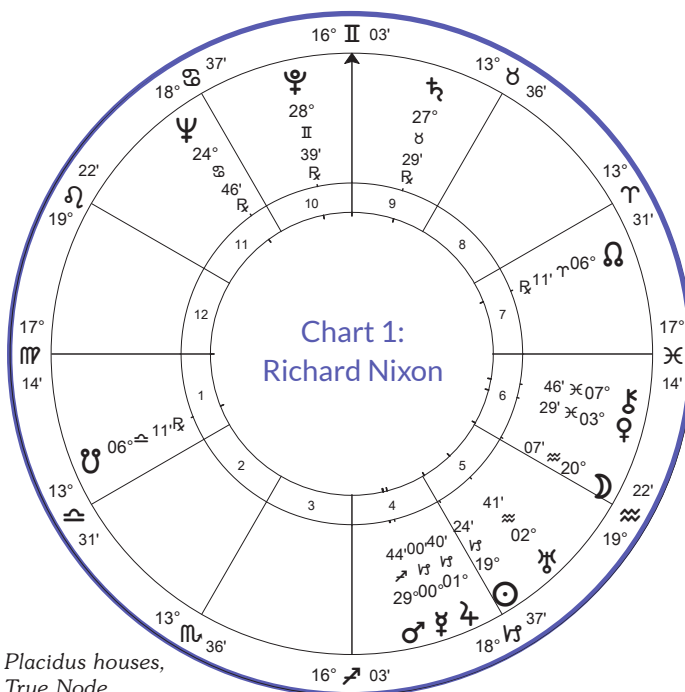

Some three weeks before the main event, phones had been wiretapped during an earlier break-in at the Watergate complex, but on June 17, five “burglars” returned to replace the bugs. Just after 12:05 a.m., security guard Frank

Wills noticed (and removed) tape that had been stuck on door latches to allow the intruders access to the building. At 1:47 a.m., Wills discovered that new tape had been applied, and he called the police. At 2:30 a.m., the five men were arrested. (See **Chart 2**, below.)

This chart describes Wills and the arresting officers (1st-house ruler) as unaware of the implications of what they'd uncovered: Mars is unaspected in protective, security-driven Cancer in the 4th. The five arrested (7th-house ruler) are seen as a hapless motley crew returning to complete a badly orchestrated venture that was riddled with errors and miscommunications: Venus is retrograde in the 3rd conjunct the Sun in Gemini. In addition, Venus is conjunct asteroids *Whitehouse* (24° Gemini) and *Leake* (25° Gemini) — the men were, after all, hired by Nixon's infamous “plumbers,” whose job it was to stop the leaking of classified information — and all are within a few degrees of Nixon's natal Pluto. Interestingly, the break-in might have been simply dismissed as a third-rate, botched burglary, had some of the men arrested not been carrying address books with phone numbers (Mercury) linked to the White House!